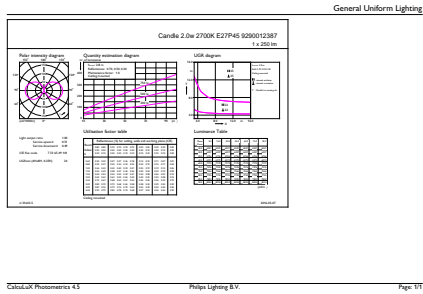

Product	D	C
CorePro LEDLusterND2-25W P45 E14 827 CLG	45 mm	80 mm

Photometrische Daten

Spectral Power Distribution Colour

Light Distribution Diagram

CorePro GLASS LED Kerzen- und Tropfenformlampen

Photometrische Daten

General uniform lighting

Lebensdauer

Life Expectancy Diagram

Lumen Maintenance Diagram