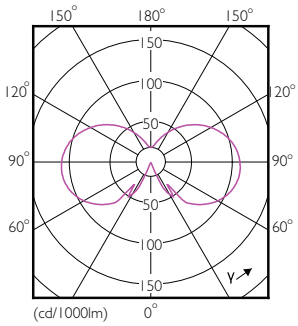

## Abmessungsskizzen

CorePro LEDBulbND 4.3-40W E27 A60827 CLG

Product	D	C
CorePro LEDBulbND 4.3-40W E27 A60827 CLG	60 mm	104 mm

## Photometrische Daten

General uniform lighting

Spectral Power Distribution Colour

## Photometrische Daten

Light Distribution Diagram