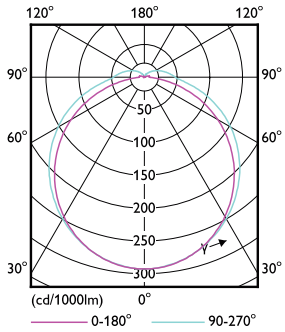

CorePro LED PLS

Photometrische Daten

LEDtube CorePro PLS EM 5W G23 830 12D ND